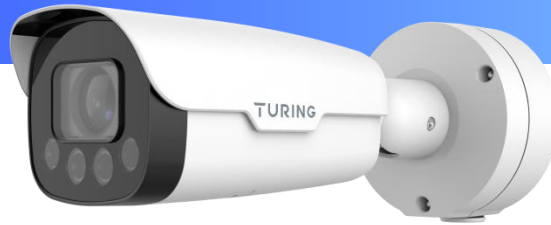

TP-MMB2AV5L

2MP HD TwilightVision™ IR Bullet Camera

KEY FEATURES

- ✓ To be used with SMART Series NVR with Turing Vision Cloud
- ✓ 5~50mm motorized zoom lens, ideal for license plate capture
- ✓ **TwilightVision™** technology superior low-light performance
- ✓ People & vehicle detection with onboard AI
- ✓ Turing Vision Core license for people & vehicle search, cloud storage, and more.